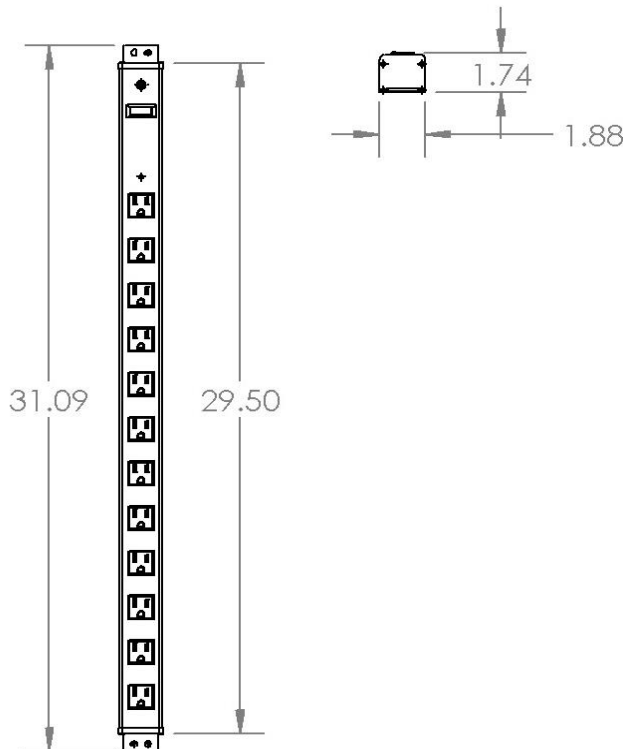

PB12 is a 12-Outlet 125V/15A power bar with surge protection. It has a 5ft power cord, 3 prong-plug, and operates with a circuit breaker power switch. The product also includes detachable vertical and horizontal mounting brackets.

Standard Features

- Detachable Vertical and Horizontal Mounting Brackets
- 5ft Cord
- 12-Outlet Surge Protection
- CUL & UL Certified

Compatibility

- **DS3048-LFT** Standup E-Sport Desk
- **DS72WS-LFT** Sit/Stand Edit Desk
- **DS6330-LFT** Sit/Stand Desk
- **DSL38** Multimedia Standing Desk

Other compatible products available
Contact our sales team for inquiries*

Specifications

Model: PB12
Width: 1.88"
Depth: 1.74"
Length: 29.5"

The information contained in this drawing is the sole property of Audio Visual Furniture International. Any reproduction in part or as a whole without the written permission of Audio Visual Furniture International is prohibited. We can build or modify stock configurations to suit customer specifications. Please contact us to discuss how this service can help meet your needs. Some quantity restrictions may apply. Specification subject to change without notice. Computers, cameras, monitors, etc. are shown to illustrate product usage and are not included unless otherwise noted.